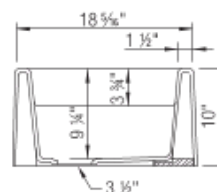

Optional Accessories

3-in-1 Basket Strainer	441231
Sink Grid	237525
Floating Sink Grid	233530
Beech Cutting Board	235010

Warranty

BLANCO offers a limited lifetime warranty on all sinks and faucets, as well as a one-year warranty on all custom accessories.

Code/Standards Compliance

BLANCO sinks and faucets are third-party tested and certified to standards and listed by applicable certification bodies. For more information on individual product listings, contact our office or listing organization.

View our how-to videos to learn more about installing and caring for BLANCO products:
<https://www.blanco.com/us-en/service/how-to-videos/how-to-videos-for-sinks/>

Questions? Contact us today

BLANCO America, Inc.
110 Mount Holly By-Pass
Lumberton, NJ 08048

Phone & Fax
Phone: 888-668-6201
Fax: 609-668-6211