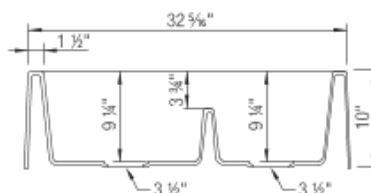

Optional Accessories

3-in-1 Basket Strainer	441231
Sink Grid	237525
Floating Sink Grid	233530
Beech Cutting Board	235010

Warranty

BLANCO offers a limited lifetime warranty on all sinks and faucets, as well as a one-year warranty on all custom accessories.

Code/Standards Compliance

BLANCO sinks and faucets are third-party tested and certified to standards and listed by applicable certification bodies. For more information on individual product listings, contact our office or listing organization.

View our how-to videos to learn more about installing and caring for BLANCO products:
<https://www.blanco.com/us-en/service/how-to-videos/how-to-videos-for-sinks/>

Questions? Contact us today

BLANCO America, Inc.
110 Mount Holly By-Pass
Lumberton, NJ 08048

Phone & Fax
Phone: 888-668-6201
Fax: 609-668-6211