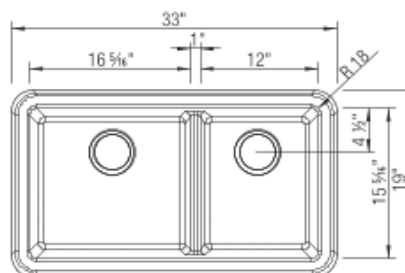

## Design and Planning Tips

- Min cabinet size: 36 in
- Bowl depth: 9-1/4" in
- Rim height: 10 in

What is included:  
Installation instructions  
Cabinet template  
Limited Lifetime Warranty

Rim thickness: 1-1/2"

Base of sink is larger than the rim. Outside base measures 33" x 19"

Drain hole accept 3-1/2" U.S. drain fittings

53 lbs - Note: Cannot be shipped UPS

Undermount clips are not required.

Sink grids available: #237525 (small bowl), #237526 (large bowl)